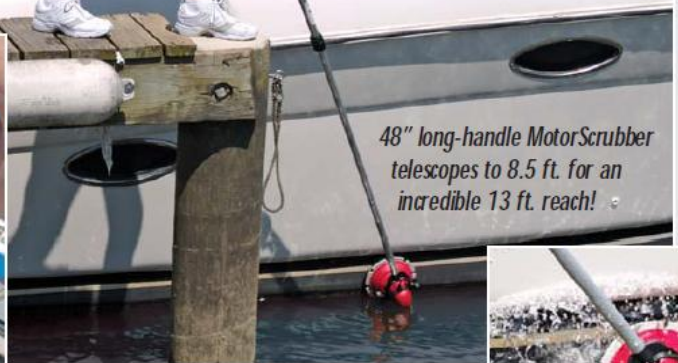

THE ULTIMATE MARINE CLEANING SYSTEM

MotorScrubber

Keep 'er gleamin' from bow to stern!

- The MotorScrubber's powerful rotary scrub head is powered by a rechargeable 12-volt battery backpack. The backpack is lightweight (weighs only 6 lbs.), fully-adjustable, and provides up to 4 hours of "start & stop" use on a single charge.
- 48" long-handle MotorScrubber telescopes to 8.5 ft. for an incredible 13 ft. reach.
- Easy to use ... lightweight (only 3 lbs.) with comfortable, "soft-grip" handle.
- Interchangeable brushes can be quickly and easily switched with a twist of the wrist.

Easily cleans all those hard-to-reach spots!

The MotorScrubber's adjustable reach and "push-button elbow grease" can take the drudgery (and sore knees) out of your waxing/buffing routine!

Scrub head swivels from 0°-70° and can be locked into position!

48" long-handle MotorScrubber telescopes to 8.5 ft. for an incredible 13 ft. reach!

Safe to use around water ... even in the water!

SEE ACCESSORIES ON BACK

Industrial Floorcare Machines (UK) Ltd

Unit 2A Green End Farm Trading Estate